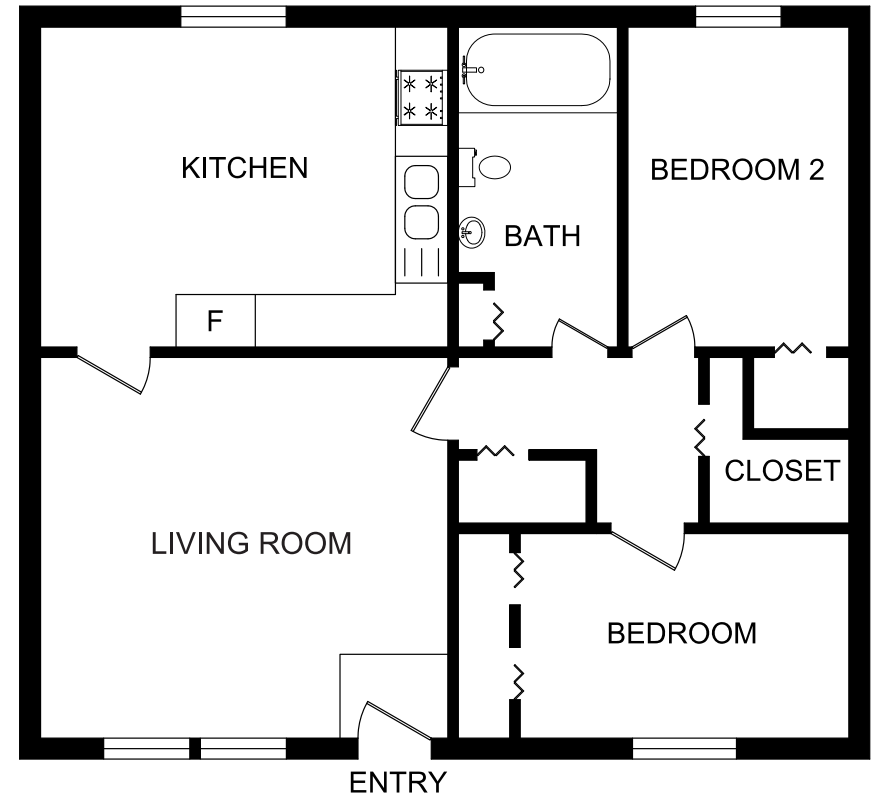

DOUGLAS PARK
A p a r t m e n t s

Bedford
2 bedroom/1 bath room
Approximately 689 square feet

Interior Luxuries Include:

- Carpet
- Frost-Free Refrigerator
- Large eat-in kitchen with electric range
- Oak-Tone Cabinet
- Spacious Floorplans
- Generous closets
- Mini-Blinds
- Tiled Floors in Kitchen, Entry and Bath
- Large floor plans with great design

Community Distinctions include:

- Two large playgrounds
- On-Site Laundry Facilities
- Community room
- Located close to shopping, entertainment and schools
- Superior resident service

401 Douglas Park Dr., Louisville, KY 40214
(502) 361-0129 * (502) 361-3058 fax
www.douglasparkapts.com

The floor plans may vary from this illustration due to design configuration. Not all features are available in every floor plan. Square footages and room dimensions are approximate.